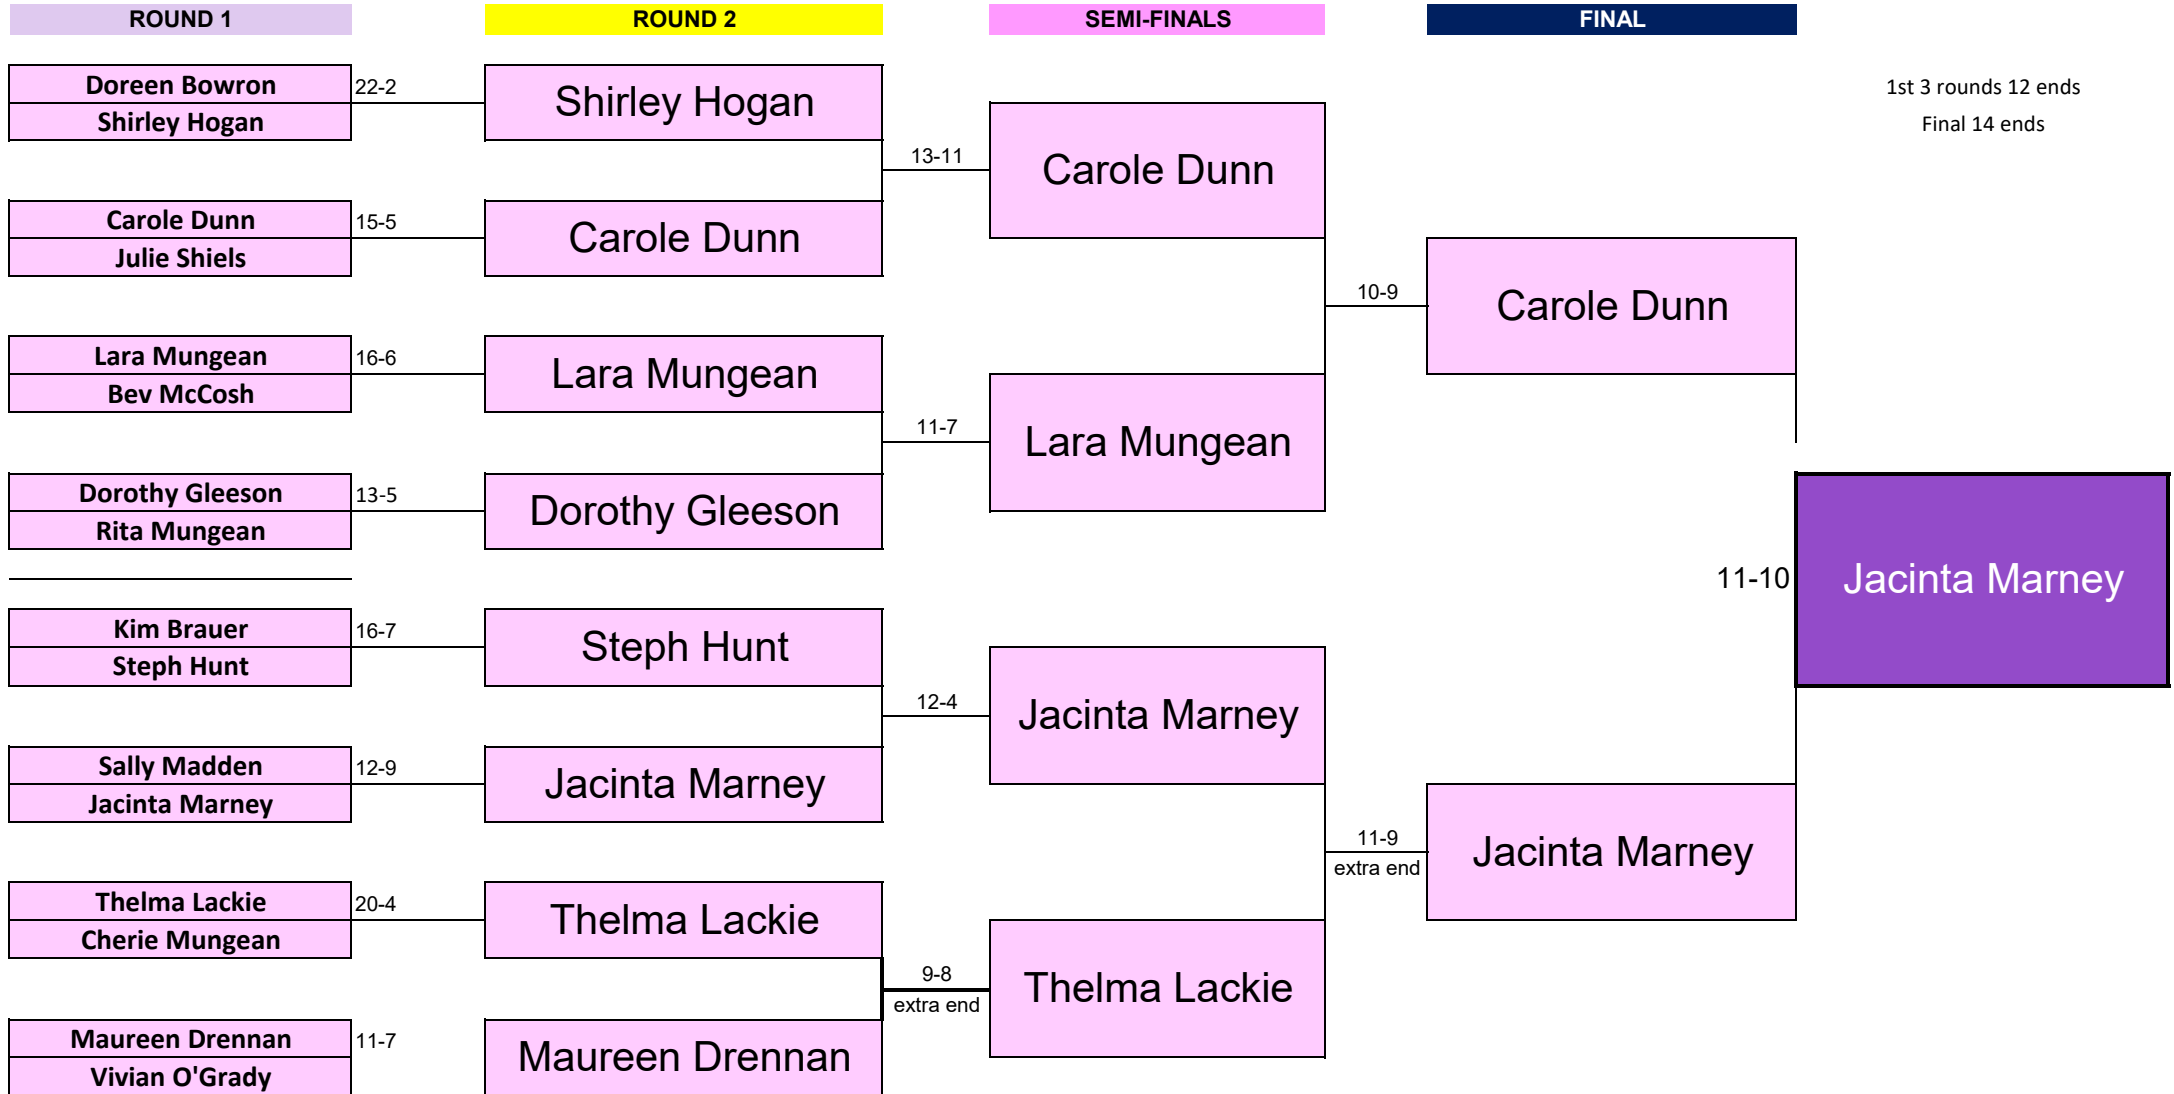

IBW LADIES SINGLES 4 -7 -2025

1st 3 rounds 12 ends
Final 14 ends